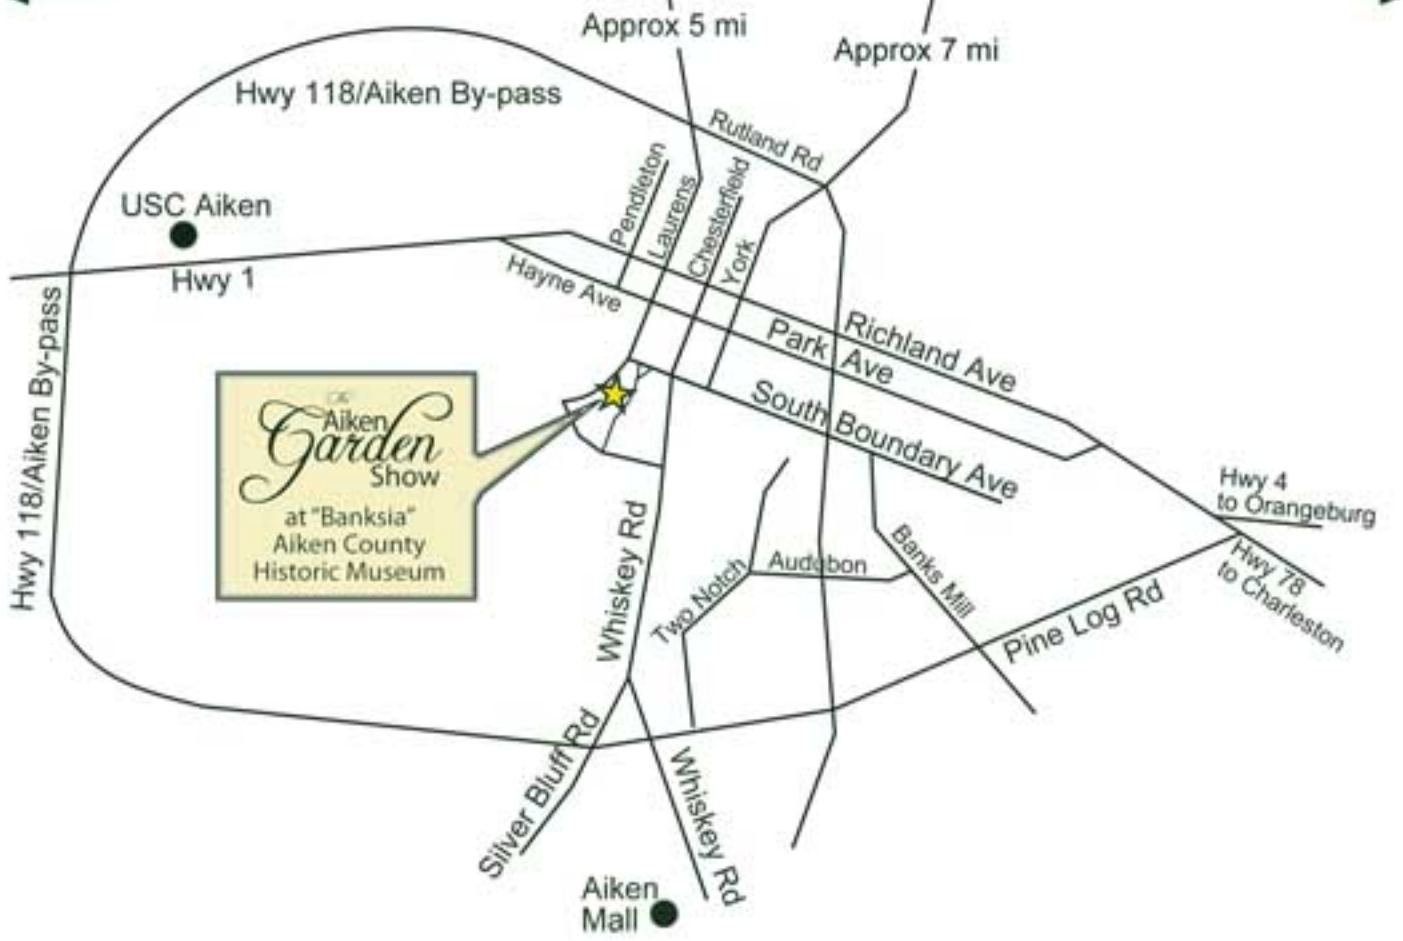

I-20

Exit 18/ Hwy 19

Exit 22/ Hwy 1

Augusta, GA ~20 mi.

Columbia, SC ~45 mi.

Aiken Garden Show
at "Banksia"
Aiken County
Historic Museum

Aiken Mall